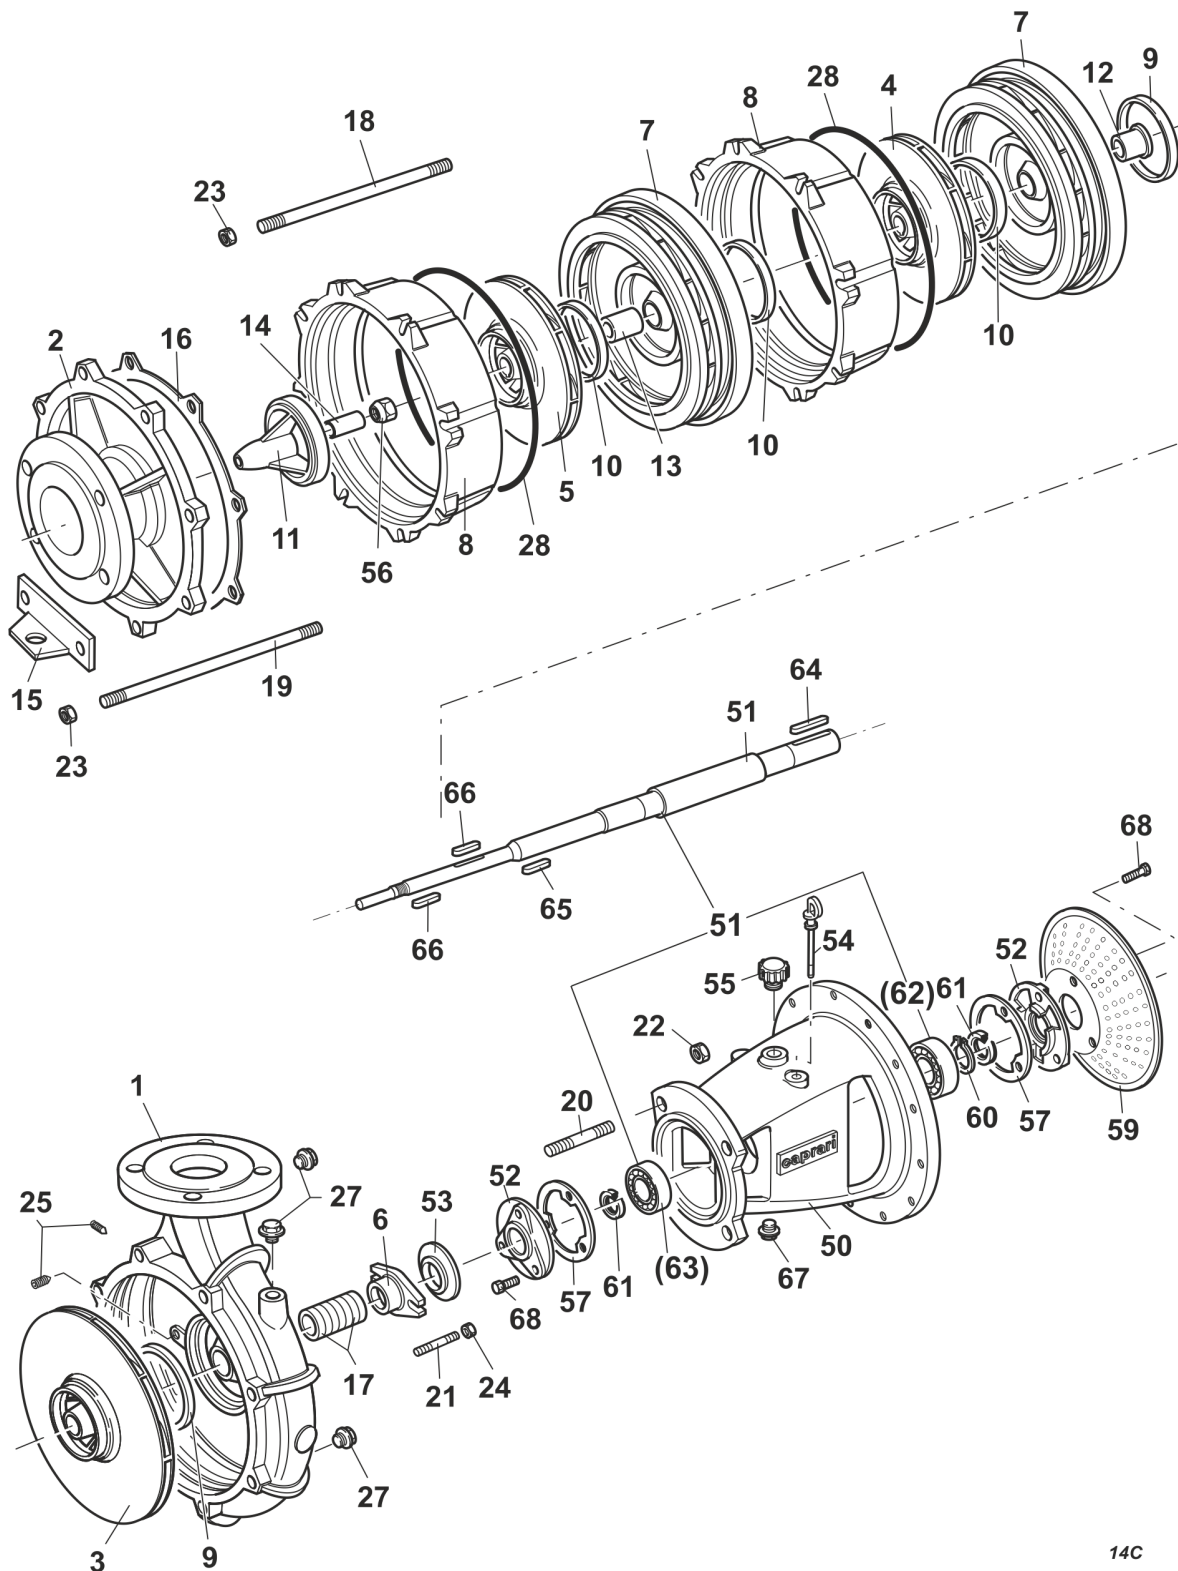

CAPRARI S.p.A

41123 MODENA (ITALY) - VIA EMILIA OVEST, 900
 Tel. +39 059897611 - Fax +39 059 897897
 email: info@caprari.it - www.caprari.com

781069 - MEC-MG80-4/4A HORIZONTAL PUMP

COMPONENTS LIST

Pos.	Code	Serial N°	Description	Qty
1	400084	MEC80/330-1	DELIVERY CASING	1 PZ
2	400395	MEC80/330-3	SUCTION COVER	1 PZ
3	401073	MEC80MG-4/330-5A	IMPELLER D.334	1 PZ
4	401074	MEC80MG-4/260-5A	IMPELLER D.264	1 PZ
5	401074	MEC80MG-4/260-5A	IMPELLER D.264	2 PZ
6	410633	MEC80/260-8	STUFFING BOX	1 PZ
7	430389	MECM80-73	DIFFUSER	3 PZ
8	430392	MECM80-74	STAGE CASING	3 PZ
9	440538	MEC80/200-165A	WEAR RING	7 PZ
11	420153	MEC80/260-1029	WEAR RING WITH BEARING BUSH	1 PZ
14	330014	MEC80/260-13	BEARING BUSH	1 PZ
12	410721	MECM80-10	SPACER SLEEVE	3 PZ
15	450404	MECM80-207	STAND FEET	1 PZ
16	330737	MEC125/330-141	GASKET FOR SUCTION COVER	2 PZ
17	330347	MEC80/260/B-33	PACKING TYPE:GF7700	7 PZ
18	300563	PS02435	SPECIAL STUD M14X329	8 PZ
19	300569	PS02436	SPECIAL STUD M14X339	2 PZ
20	300367	PN0722	STUD M16(6G/6G)X35 UNI 5909-5.8	4 PZ
21	300394	PN02007	STUD M10(6G/6G)X50 UNI5909	2 PZ
22	310031	DN0724	NUT M16 UNI 5588-6S	4 PZ
23	310028	DN0734	NUT M14 UNI 5588-6S	10 PZ
24	310201	DN01374	NUT M10 UNI5588-A2	2 PZ
25	300745	GC0735	DOWEL M10X12 UNI 5923-12.9	2 PZ
26	310321	RLS0250	WASHER 15X31X3	2 PZ
27	310714	TF01304	PLUG 3/8"GAS CONICAL (AFL N.290/292)	3 PZ
28	330466	OR01000	OR SEAL 329,79X3,53 OR41300 (AP)	3 PZ
50	420305	MECMG80-32	LANTERN BRACKET	1 PZ
51	411271	MEC80MG-B/4-1007	PUMP SHAFT + CSN L.802	1 PZ
60	310554	AE0350	CIRCLIP 35 UNI 7435 FOR SHAFT	1 PZ
62	350113	CSN0943	BEARING 3307/C3	1 PZ
63	350127	CSN02222	BEARING NJ307	1 PZ
52	410672	MEC3A-9	BEARING COVER	2 PZ
53	310836	MEC80/260-18	DEFLECTOR	1 PZ
54	310828	MECMG-26	OIL DIPSTICK	1 PZ
55	310743	MEC1A-28	OIL FILTER PLUG	1 PZ
56	330133	DS02310	NON-STANDARD NUT M24X2X21 UNI7474	1 PZ
57	330825	MEC3A-146	GASKET FOR FLANGE	2 PZ
59	460364	MECMG80/100-240	PTO SHAFT GUARD	1 PZ
61	330259	AT01785	SEAL RING 35x52x7	2 PZ
64	310979	LCH02549	FEATHER KEY A10X8X70 UNI6604-C50	1 PZ
65	310980	LCH02550	FEATHER KEY A8X7X35 (TOL.UNI6604)-C50	1 PZ
66	310980	LCH02550	FEATHER KEY A8X7X35 (TOL.UNI6604)-C50	3 PZ
67	310714	TF01304	PLUG 3/8"GAS CONICAL (AFL N.290/292)	1 PZ
68	300055	VTE0116	SCREW M8X20 UNI 5739-8.8	6 PZ
71	300206	VTT02591	SCREW M6X10 UNI 5931-8.8	2 PZ