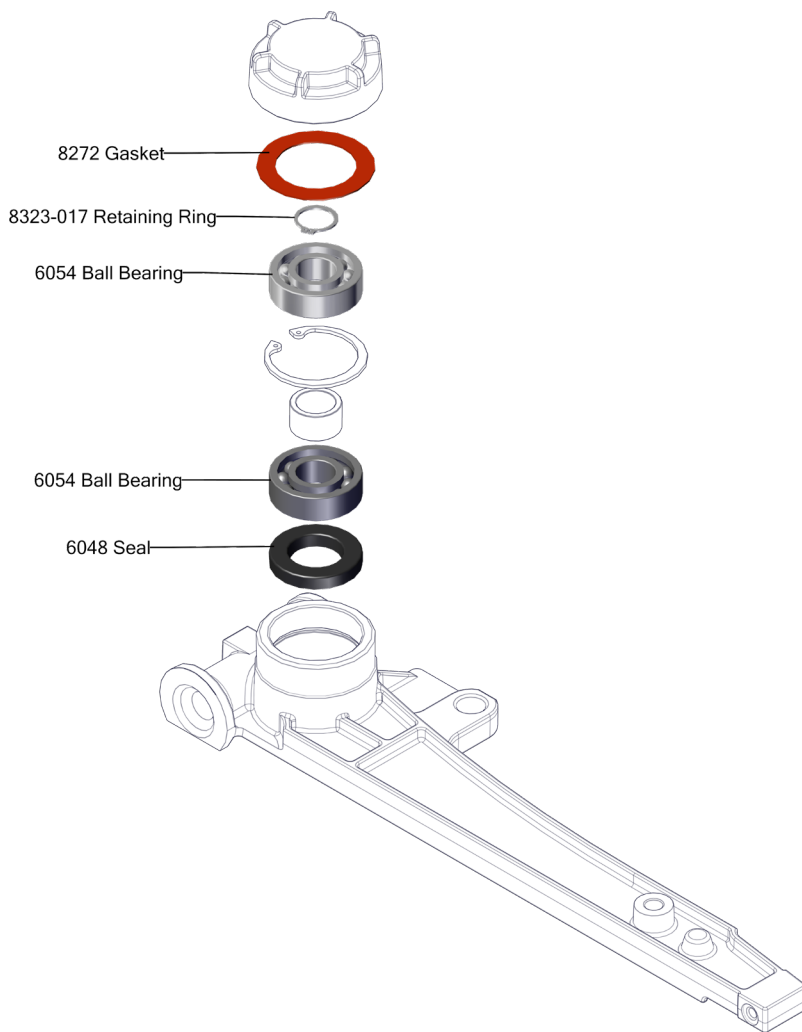

ORIGINAL BIGGUN

SR100/SR150 SHIFT LEVER SERVICE KIT

#12805

| Item Number | Description | Qty |
|-------------|--|-----|
| 12805 | SERVICE KIT, SHIFT LEVER - SR100/SR150 | |
| 6048 | SEAL, RADIAL LIP, 1.575" X .875" X .250" | 1 |
| 6054 | BEARING, BALL, 17 x 40 x 12 mm OPEN | 2 |
| 8272 | GASKET, SHIFT LEVER CAP - SR100 | 1 |
| 8323-017 | RING, RETAINING, -66 BASIC INTERNAL | 1 |